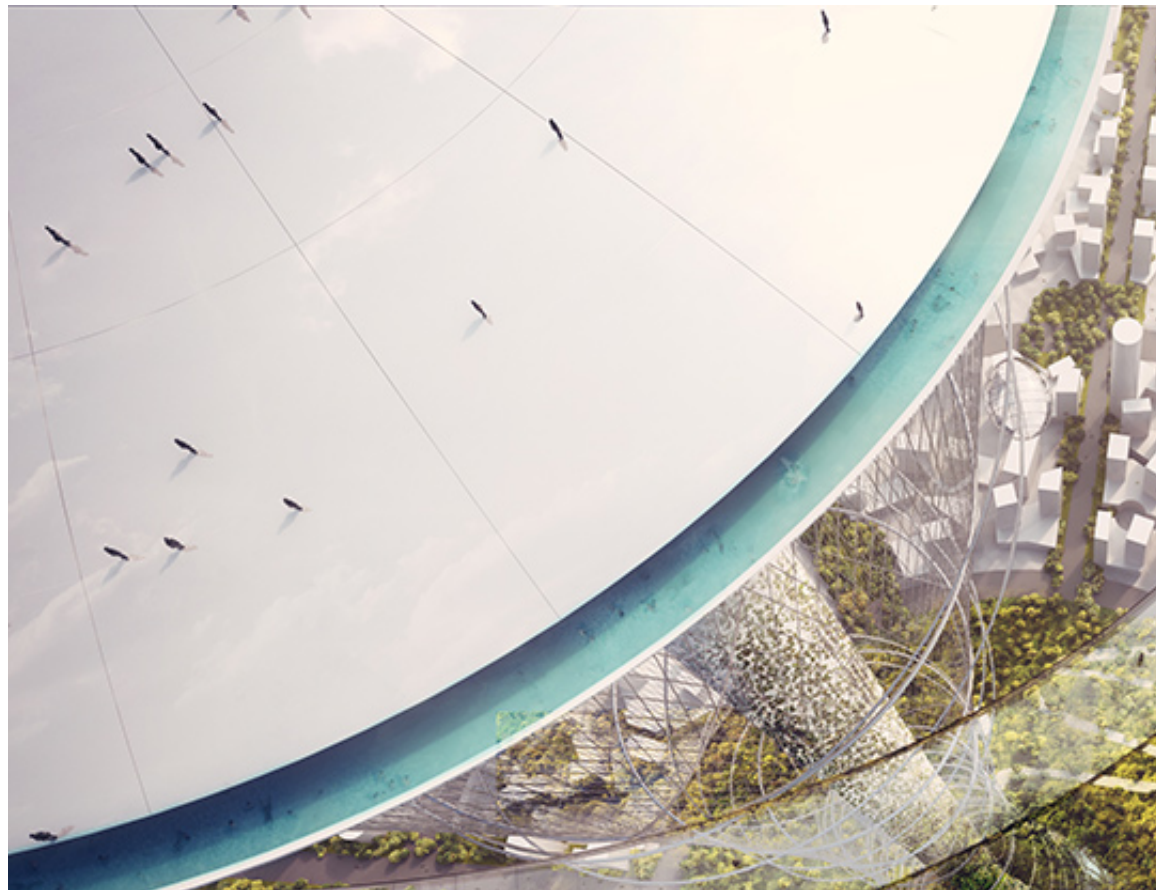

## Mile-High Park Proposed by Italian Architect Carlo Ratti

share 7

tweet

sl

Just two weeks after a would-be [record-breaking building](#) was proposed to climb over break that elusive barrier. Italian architect [Carlo Ratti Associati](#) has unveiled an ambitious observation deck and vertical park. Developed in conjunction with [schlaich bergerman](#) [The Mile](#), an upright, wrapped, and twirled version of Central Park.